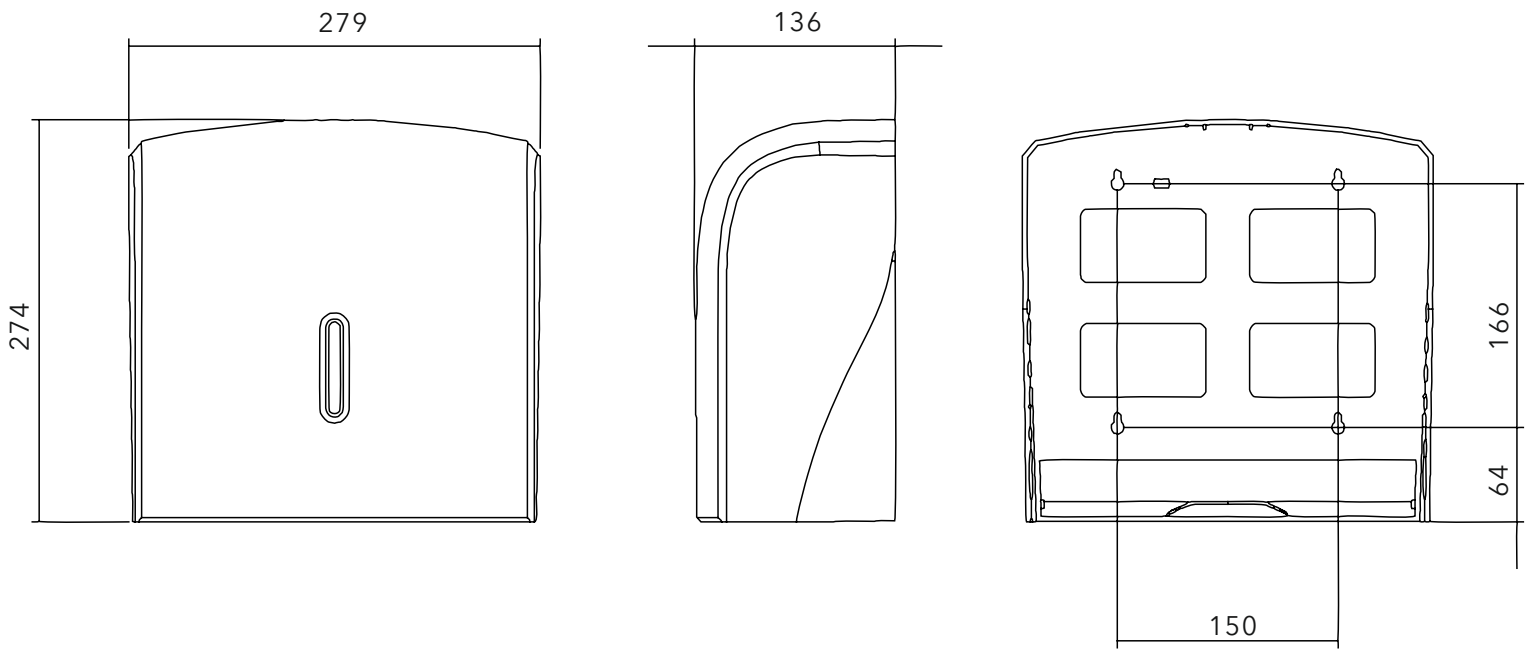

CODE:
HAL30
WRB

DIMENSIONS IN MM:-

OPEN VIEW OF DISPENSER:-

THE SYMBOL OF A GENUINE HALO DISPENSER