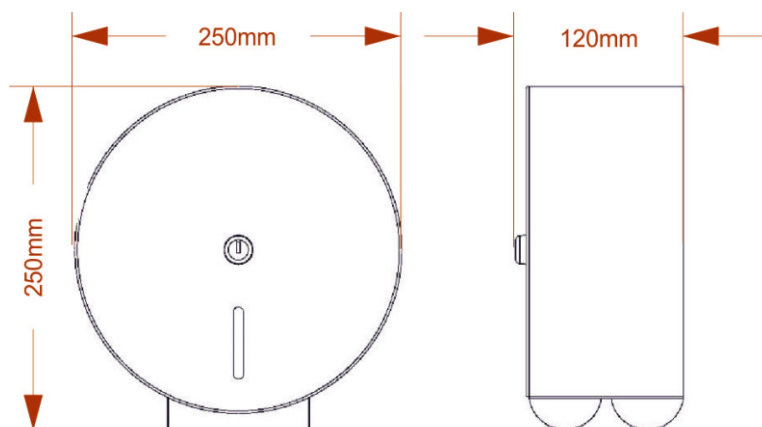

#### Product Features:

- Dispenses Mini Jumbo Toilet Tissue Paper
- Brushed Stainless Steel Grade 304 Finish
- Standard 2¼ inch core / 3 inch available
- Key Lockable
- Full Backplate

Manufactured in the UK

Mini Jumbo toilet tissue dispenser that is key lockable and hinged for easy access to replace the existing roll. It will accommodate a standard mini jumbo roll and has a level indicator to ensure paper is always convenient to monitor.

#### Product Dimensions:

Height: 250mm Width: 250mm Depth: 120mm Weight: 1.7Kg Capacity: 250mm Roll