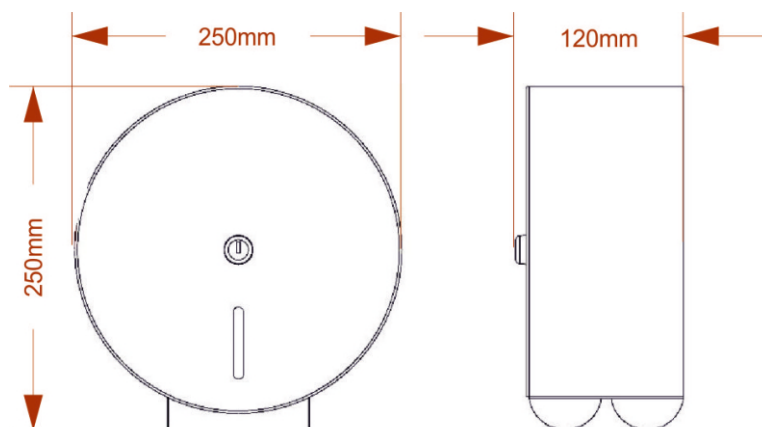

PLJ40MGY

Graphite Grey Metal 10" Round Jumbo Dispenser

Product Features:

- Dispenses Mini Jumbo Toilet Tissue Paper
- Grey powder coat epoxy finish
- Standard 2¼ inch core / 3 inch available
- Key Lockable

Manufactured in the UK

Mini Jumbo toilet tissue dispenser that is key lockable and hinged for easy access to replace the existing roll. It will accommodate a standard mini jumbo roll and has a level indicator to ensure paper is always convenient to monitor.

The unit features a full back plate and has a functional locking system using a T-Bar lock and 118 key. This lock and key operation accomplishes smooth engagement between the cover and back plate fashioning a user friendly product.

The dispenser is manufactured in a grey powder coat epoxy finish.

Product Dimensions:

Height: 250mm Width: 250mm Depth: 120mm Weight: 1.7Kg Capacity: 250mm Roll