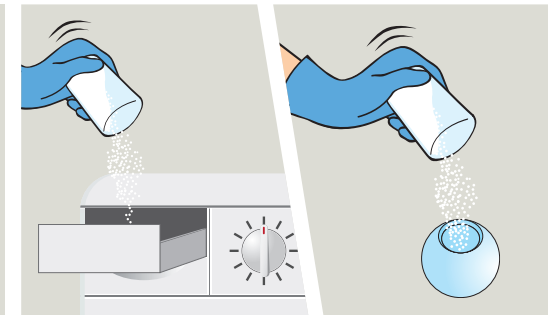

Non Bio Laundry Powder

Product Usage Guide

enviro

BPO30

Recommended Dosage			
4.5kg	Soiling		
Water Hardness			
Soft	110ml	135ml	190ml
Medium	135ml	150ml	220ml
Hard	150ml	190ml	250ml

For 6-7kg machines:
Add an additional 25ml of powder to the recommended dosage.

Pre-wash
Add an extra 80ml of powder.
110ml = 81g

1 Use appropriate PPE as indicated in the Safety Data Sheet.

2 Pour the recommended amount of powder either into the dispenser drawer or into a dosing device.

3 If using a dosing device, place in upright position on top of the laundry inside the washer.

4 Select wash cycle and start.

Health & Safety

Please refer to relevant COSHH Safety Data Sheet

Scan for further product details