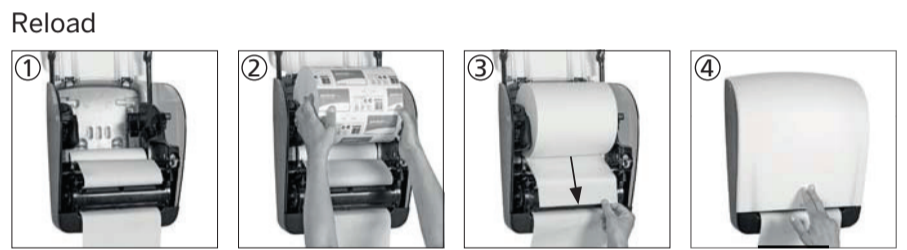

90045, 92025

KATRIN System Towel Dispenser

www.katrin.com

Open with key
(Position – key needed and turn right)

Easy opening
(Position – turn left with key once, then no key needed to open dispenser)

INSTALLATION GUIDE KATRIN SYSTEM TOWEL DISPENSER

SCALE 1:1