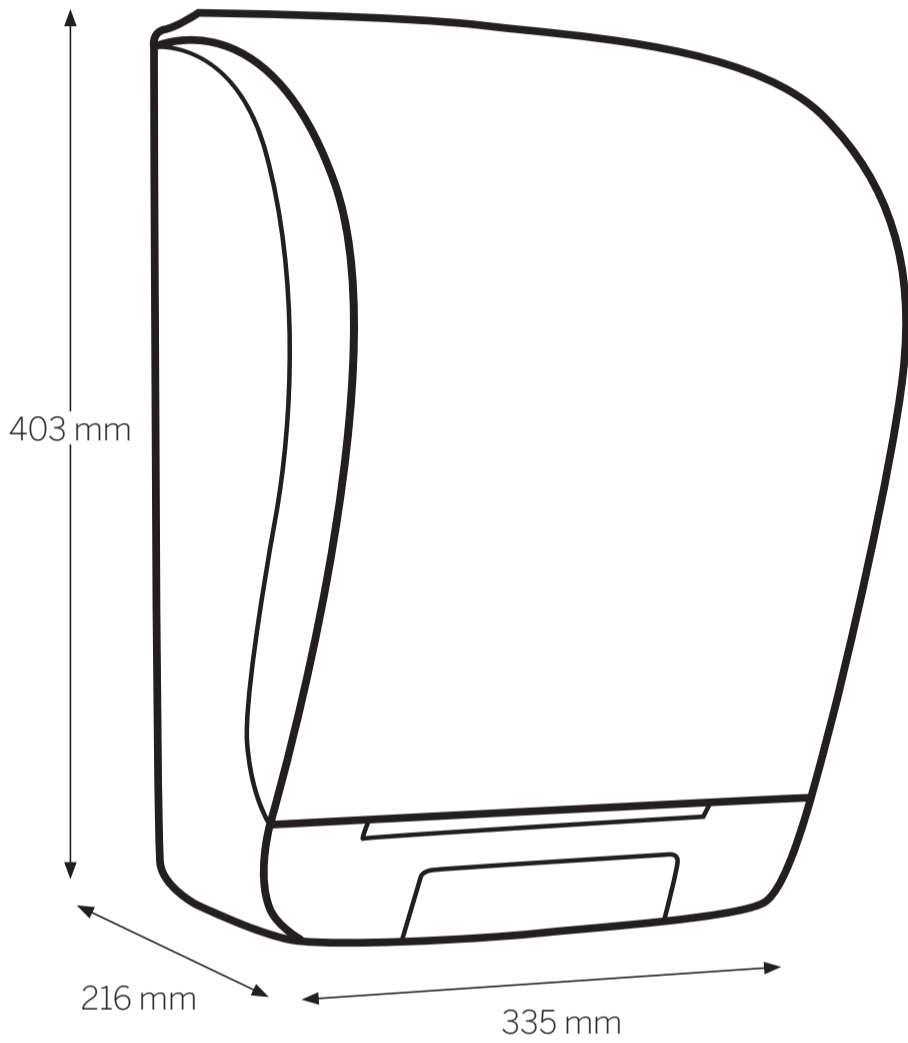

90045, 92025

KATRIN System Towel Dispenser

www.katrin.com

Open with key
(Position – key needed and turn right)

Easy opening
(Position – turn left with key once, then no key needed to open dispenser)

INSTALLATION GUIDE KATRIN SYSTEM TOWEL DISPENSER

SCALE 1:1