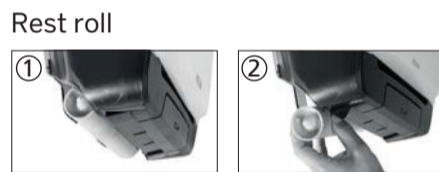

90045, 92025

KATRIN System Towel Dispenser

www.katrin.com

Open with key
(Position – key needed and turn right)

Easy opening
(Position – turn left with key once, then no key needed to open dispenser)

INSTALLATION GUIDE KATRIN SYSTEM TOWEL DISPENSER