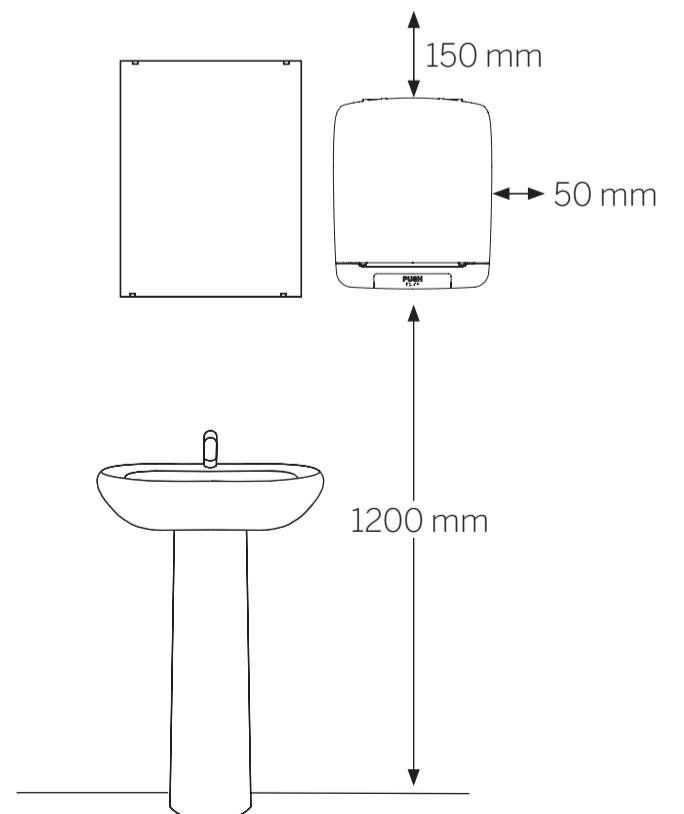

90045, 92025

KATRIN System Towel Dispenser

www.katrin.com

Open with key
(Position – key needed and turn right)

Easy opening
(Position – turn left with key once, then no key needed to open dispenser)

INSTALLATION GUIDE KATRIN SYSTEM TOWEL DISPENSER

SCALE 1:1