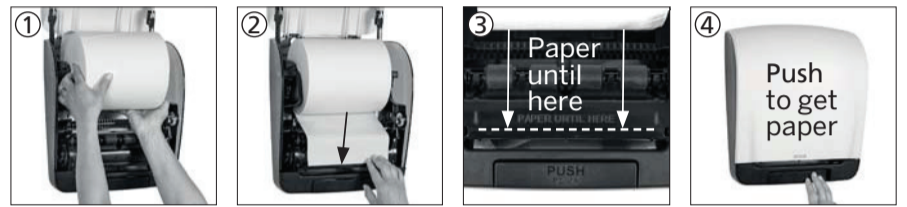

90045, 92025

KATRIN System Towel Dispenser

www.katrin.com

Open with key
(Position – key needed and turn right)

Easy opening
(Position – turn left with key once, then no key needed to open dispenser)

INSTALLATION GUIDE KATRIN SYSTEM TOWEL DISPENSER