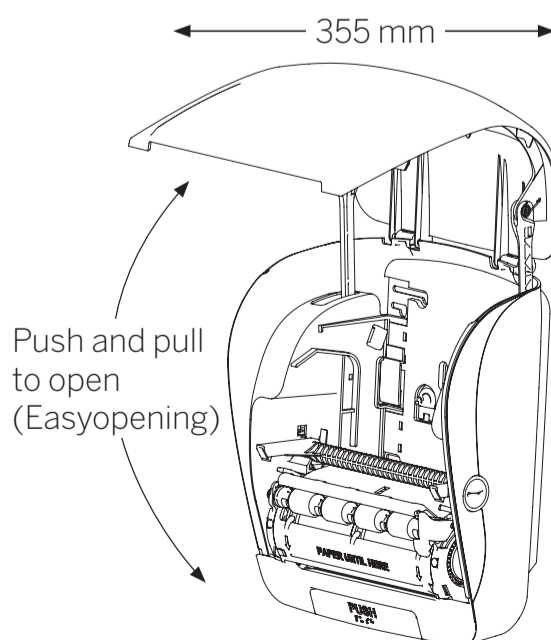

90045, 92025

KATRIN System Towel Dispenser

www.katrin.com

Open with key
(Position – key needed and turn right)

Easy opening
(Position – turn left with key once, then no key needed to open dispenser)

INSTALLATION GUIDE KATRIN SYSTEM TOWEL DISPENSER

SCALE 1:1