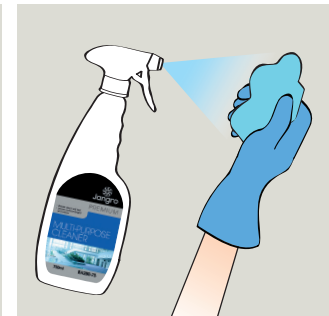

Premium Multi-Purpose Cleaner

Jangro

Product Usage Guide

PREMIUM

BA280-75

Health & Safety

Please refer to relevant COSHH Safety Data Sheet

Scan for further product details

1 Use appropriate PPE as indicated in COSHH/REACH data.

2 Place safety signs.

3 Spray solution onto a clean damp cloth.

4 Wipe surface clean.

5 Remove safety signs.

Test carpet and upholstery for colour fastness in a small inconspicuous area and allow to dry.