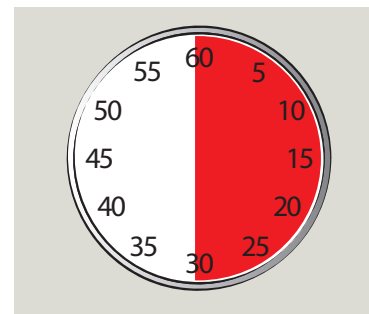

1 Use appropriate
PPE as indicated in
Safety Data Sheet.

2 Place
Safety Signs.

3 Spray surface.

4 Wipe clean with
damp cloth.

5 Allow surface to air dry.

6 Remove
Safety Signs.

Not for use on cast iron enamelled baths, marble or limestone.